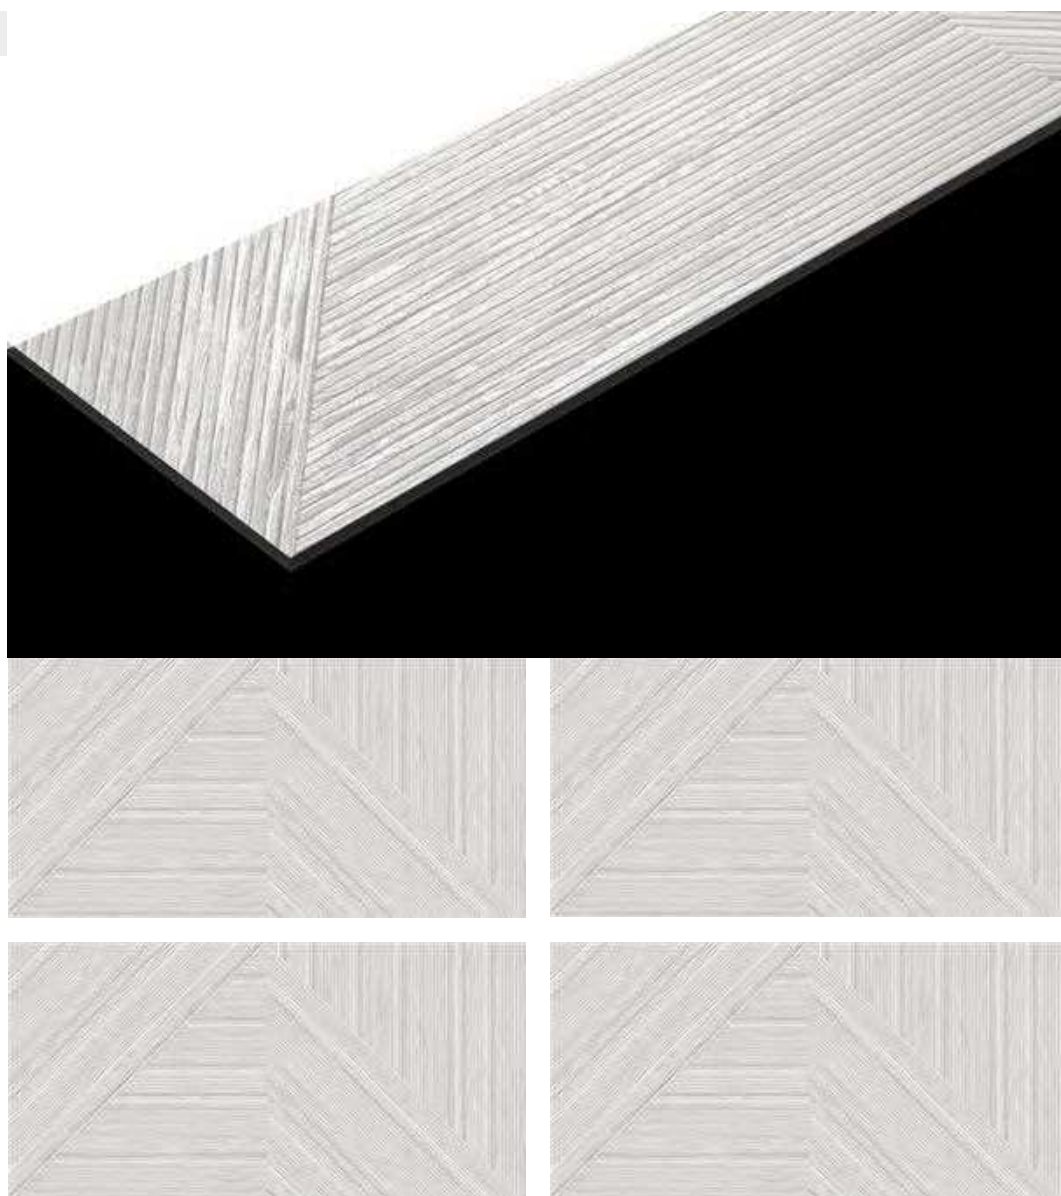

**ALPINE
RANGE**

**TOUCH ONE,
And Grab Your
Perfect Match**

ALPINE SMOKE

SIZE
600x1200 MM

FINISH
CARVING

RANDOM
01