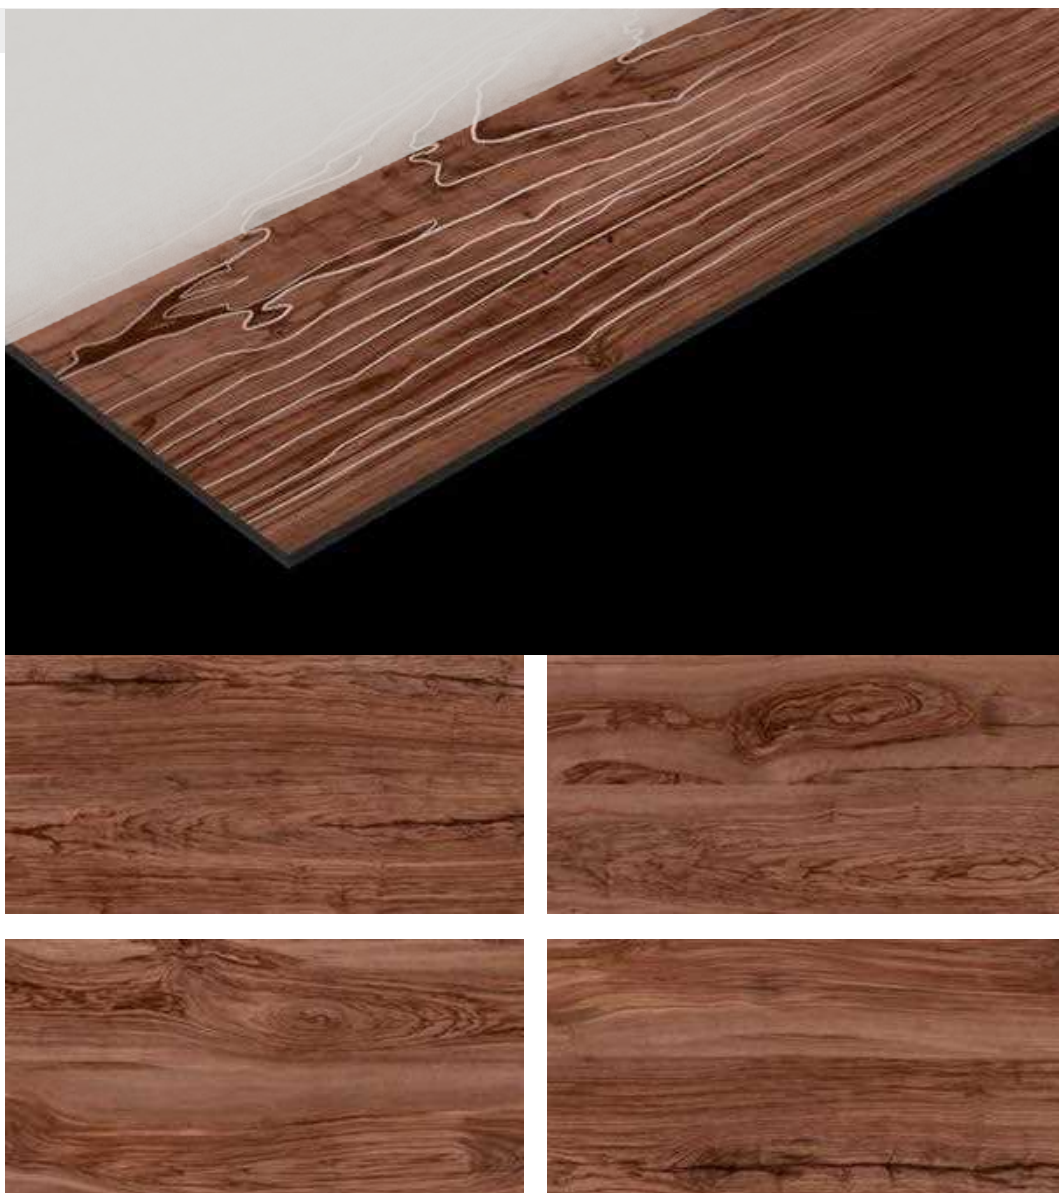

TOUCH ONE, And
Grab Your Perfect
Match

OLIVO BEIGE

SIZE
600x1200 MM

FINISH
CARVING

RANDOM
04

OLIVO BEIGE

OLIVO BROWN

SIZE
600x1200 MM