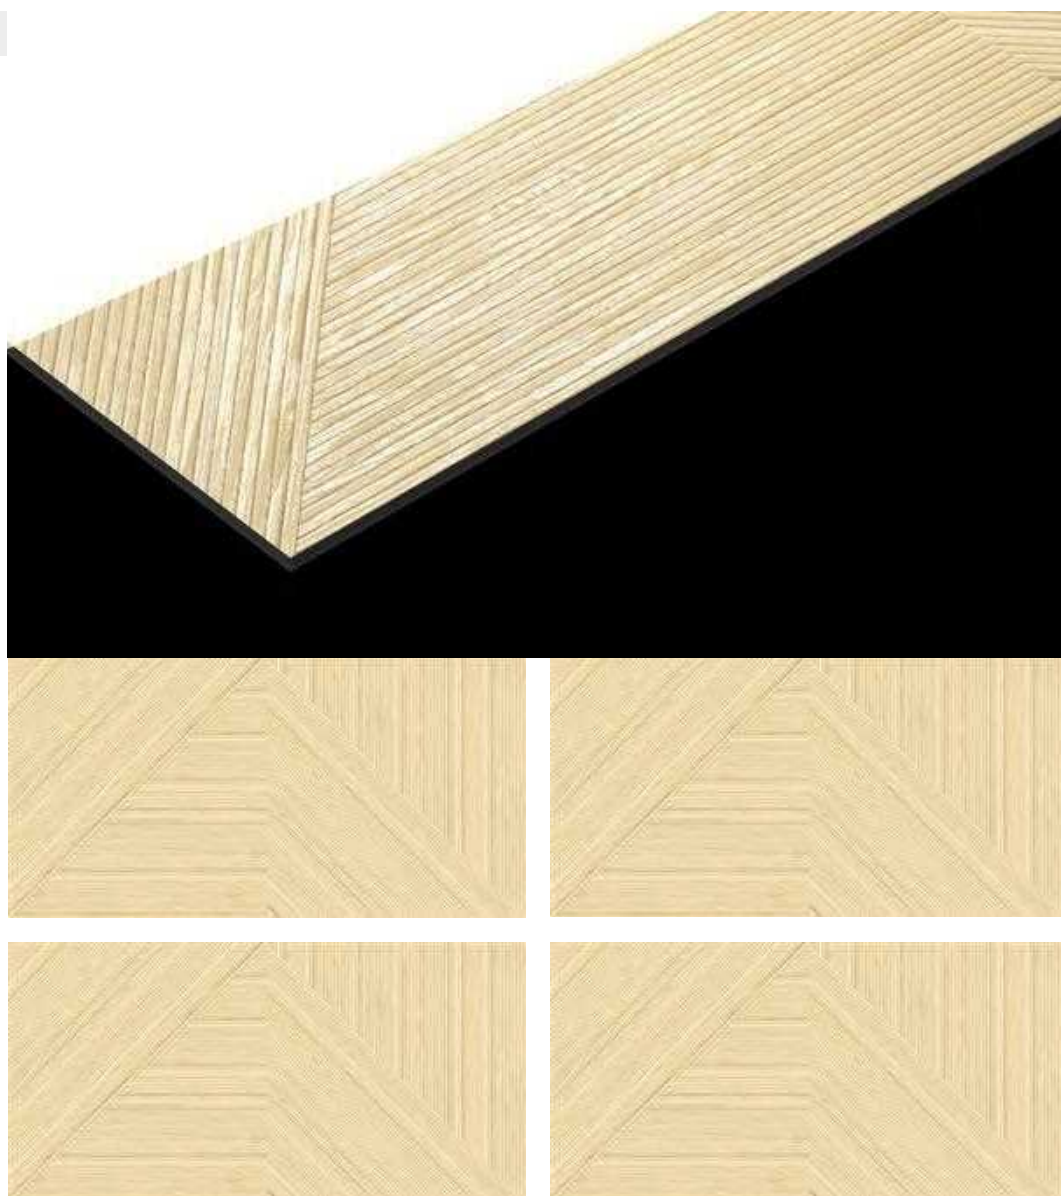

EXTERIOR
SPACES

ne of
r and
rving
depth
also

**ALPINE
RANGE**

**TOUCH ONE,
And Grab Your
Perfect Match**

ALPINE MAPLE

SIZE
600x1200 MM

FINISH
CARVING

RANDOM
01